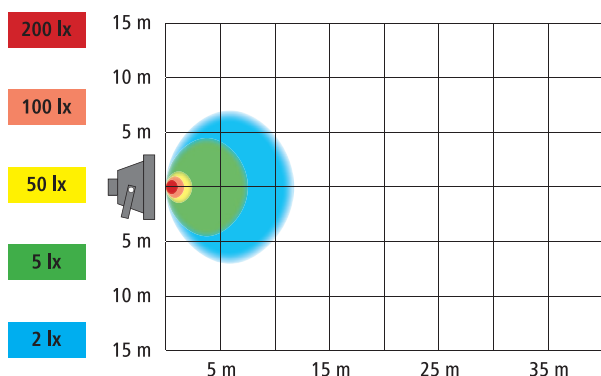

# LIGHTING STRENGTH & LIGHT DISTRIBUTION CURVES

## 10 Watt

10 W, 800 Lumen