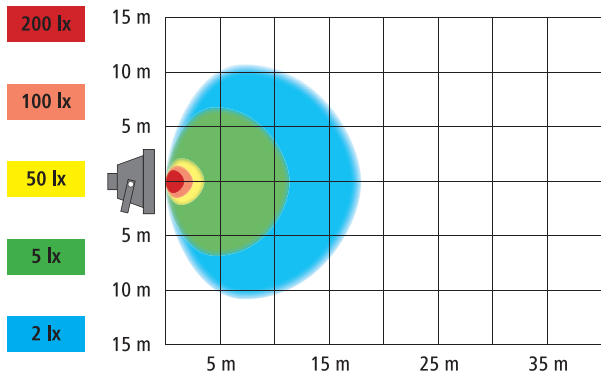

20 Watt

20 W, 1600 Lumen