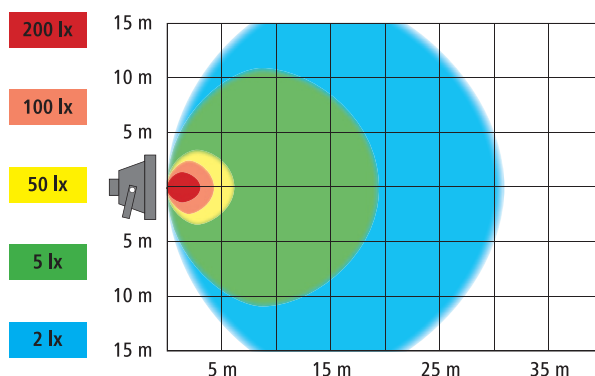

50 Watt

50 W, 4000 Lumen